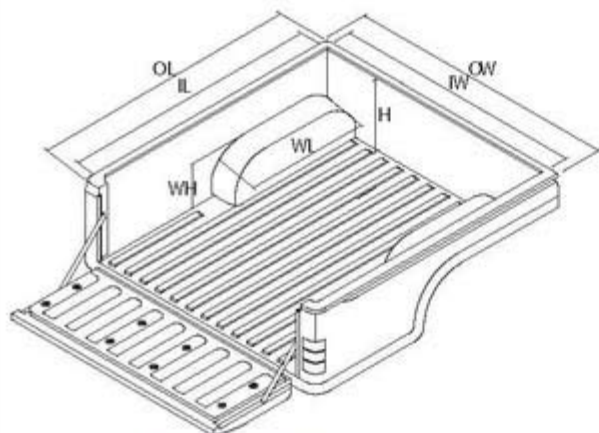

BDL 05 170

Mitsubishi Triton

Versione MY10 dal 2/2010

Club Cab 2 Porte

BED STYLE

EXTERNAL RAIL

INTERNAL RAIL

DIMENSION

PART NUMBER	MAKE	MODEL	BED STYLE	Size(mm.)± 5% Tolerance						
				OL	IL	WL	OW	TW	WH	H
	MITSUBISHI		INTERNAL RAIL	1954			1605			454