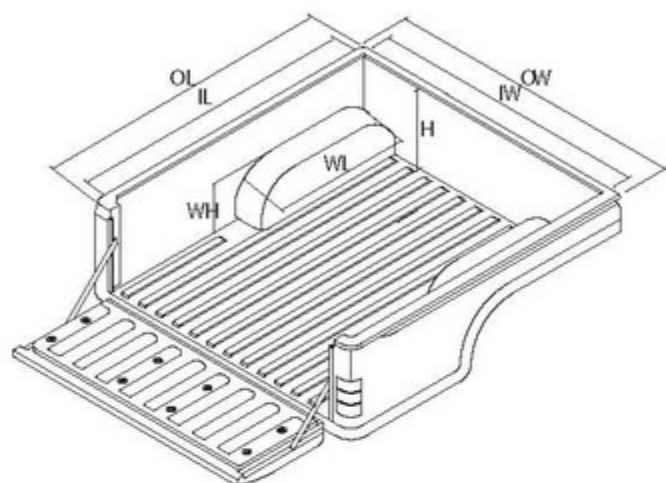

Mitsubishi

BED STYLE

EXTERNAL RAIL

INTERNAL RAIL

INSTALLATION KIT

- SELF FASTENER (NO DRILL-NO) 2
- RIVET & WASHER 2
- SUPER LOCK COMASTIBLE 2
- U - LOCK 2
- ORTHER 2

BDL 05 155 Club Cab (Extra Cab)

DIMENSION

PART NUMBER	MAKE	MODEL	BED STYLE	Size(mm.)± 5% Tolerance						
				OL	IL	WL	OW	IW	WH	H
	MITSUBISHI	SPACE CAB	INTERNAL RAIL	1880	1810	750	1605	1468	200	390