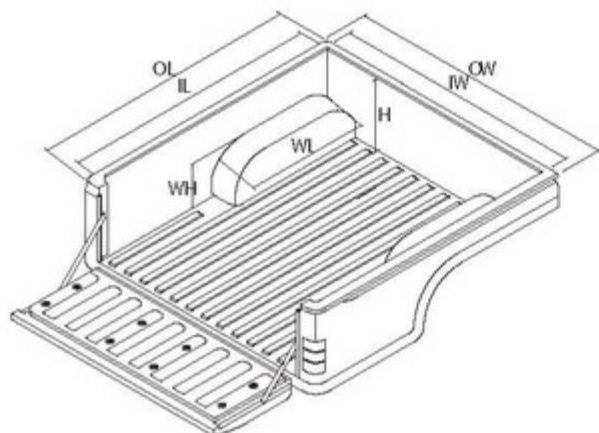

Mitsubishi

BDL 05 150 / 151

BED STYLE

EXTERNAL RAIL

INTERNAL RAIL

INSTALLATION KIT

- SELF FASTENER (NO DRILL-NO TOOL)
- RIVET & WASHER
- SUPER LOCK COMASTIBLE
- U - LOCK
- ORTHER

*Note : Superlock available as option

DIMENSION

PART NUMBER	MAKE	MODEL	BED STYLE	Size(mm.)± 5% Tolerance						
				OL	IL	WL	OW	IW	WH	H
	MITSUBISHI	DOUBLE CAB	INTERNAL RAIL	1410	1328	600	1545	1465	250	446