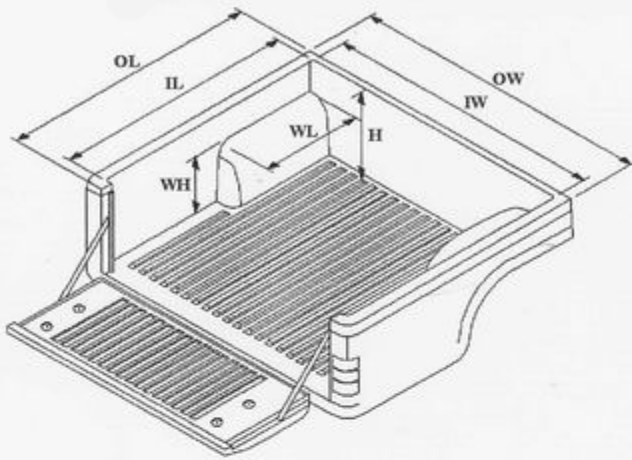

BDL 05 040 / 045

Mitsubishi Double Cab

BED STYLE

INTERNAL RAIL

EXTERNAL RAIL

INSTALLATION KIT

- SELF FASTENER (NO DRILL - NO TOOL)
- RIVET & WASHER
- SUPER LOCK COMPATIBLE *
- U - LOCK
- IRON BAR
- OTHER

DIMENSION

Part Number	Make	Model	Bed Style	Size (mm.)						
				OL	IL	WL	OW	IW	WH	H
	Mitsubishi	Double Cab	Internal Rail	1560	1500	800	1560	1465	205	390