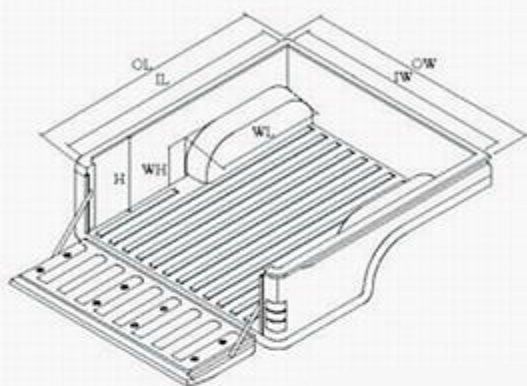

BDL 04 010 Tata Xenon 4 Porte

BED STYLE

EXTERNAL RAIL

INTERNAL RAIL

DIMENSION

PART NUMBER	MAKE	MODEL	BED STYLE	Size ± 5 mm. Tolerance						
				OL	IL	WL	OW	IW	WH	H
		DOUBLE CAB	INTERNAL RAIL	1515	1390	725	1620	1402	225	400