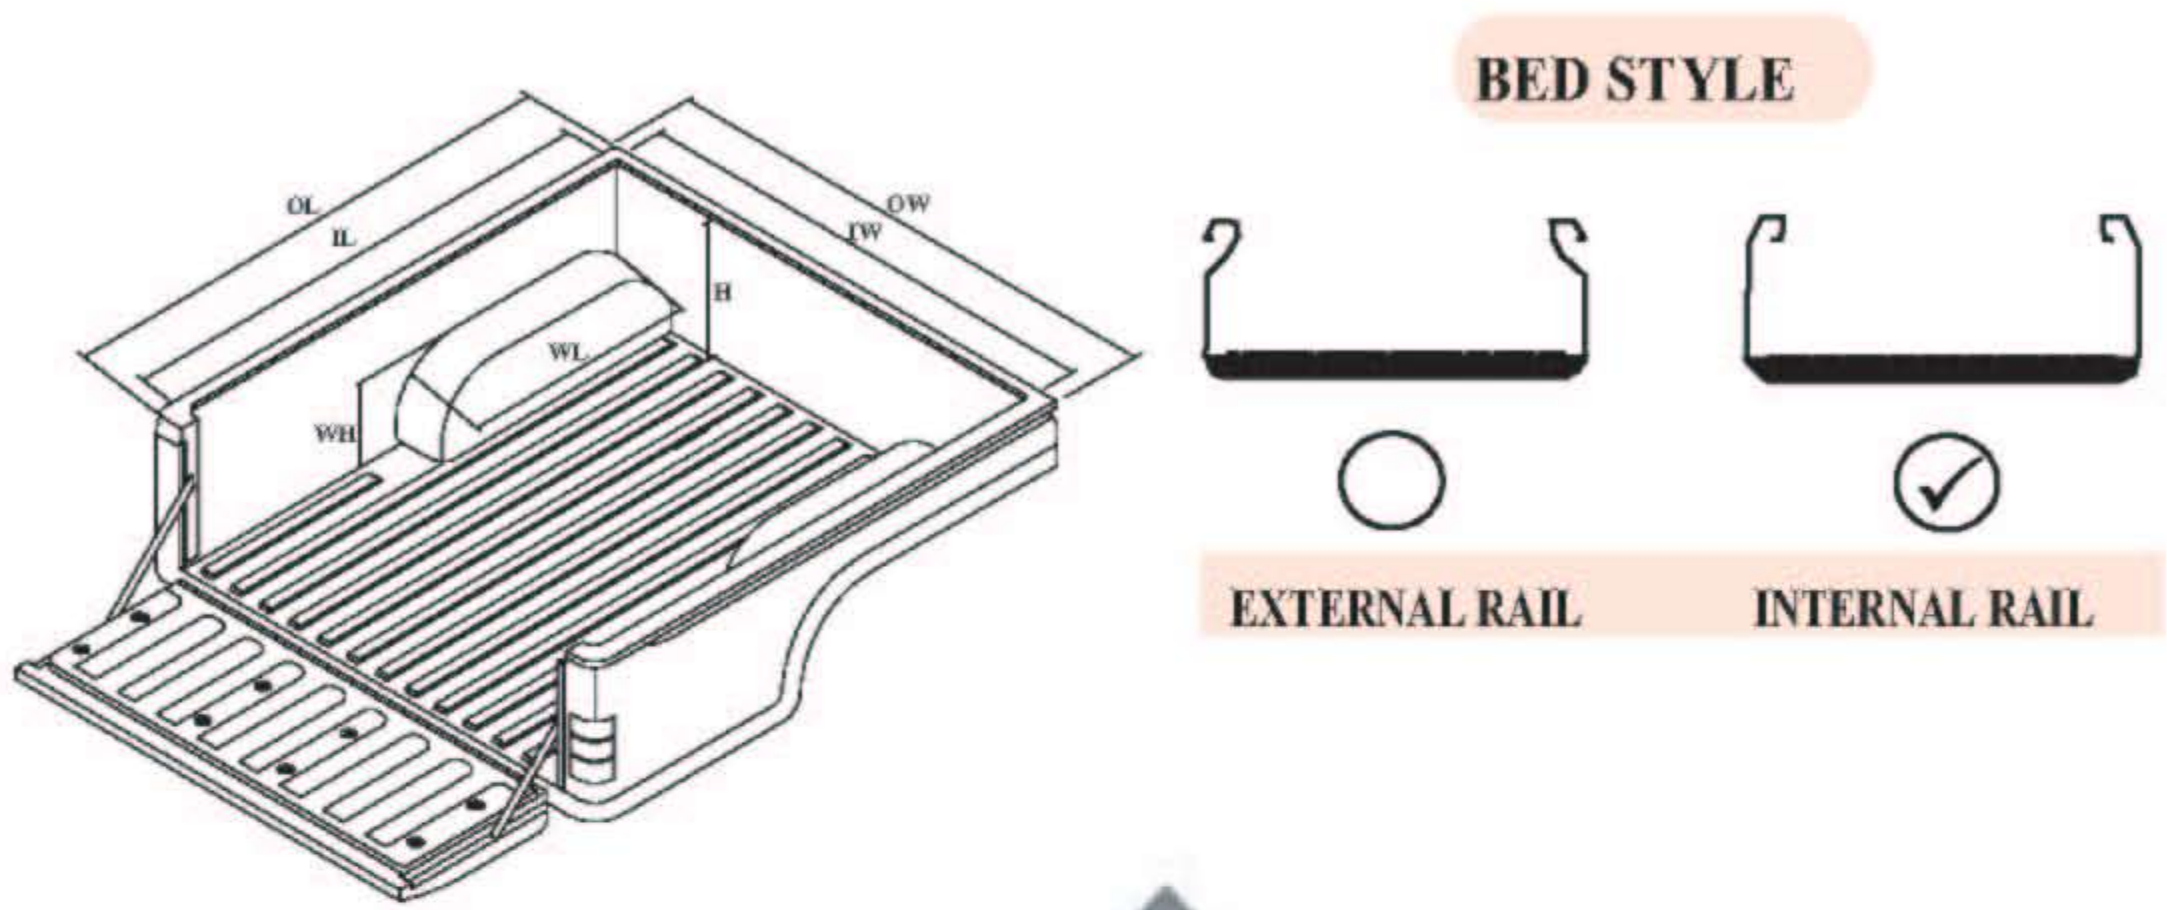

BDL 03 075 Ford Ranger '07 SuperCab e Mazda BT-50 Freestyle (Extra Cab)

INSTALLATION KIT

- SELF FASTENER (NO DRILL - NO TOOL)
- RIVET & WASHER
- SUPER LOCK COMPATIBLE *
- U - LOCK
- OTHER

DIMENSION										
PART NUMBER	MAKE	MODEL	BED STYE	Size (mm.) \pm 5 mm. Tolerance						
				OL	IL	WL	OW	IW	WH	H
	MAZDA BT-50	CAB	INTERNAL RAIL	1820	1760	900	1535	1465	230	455