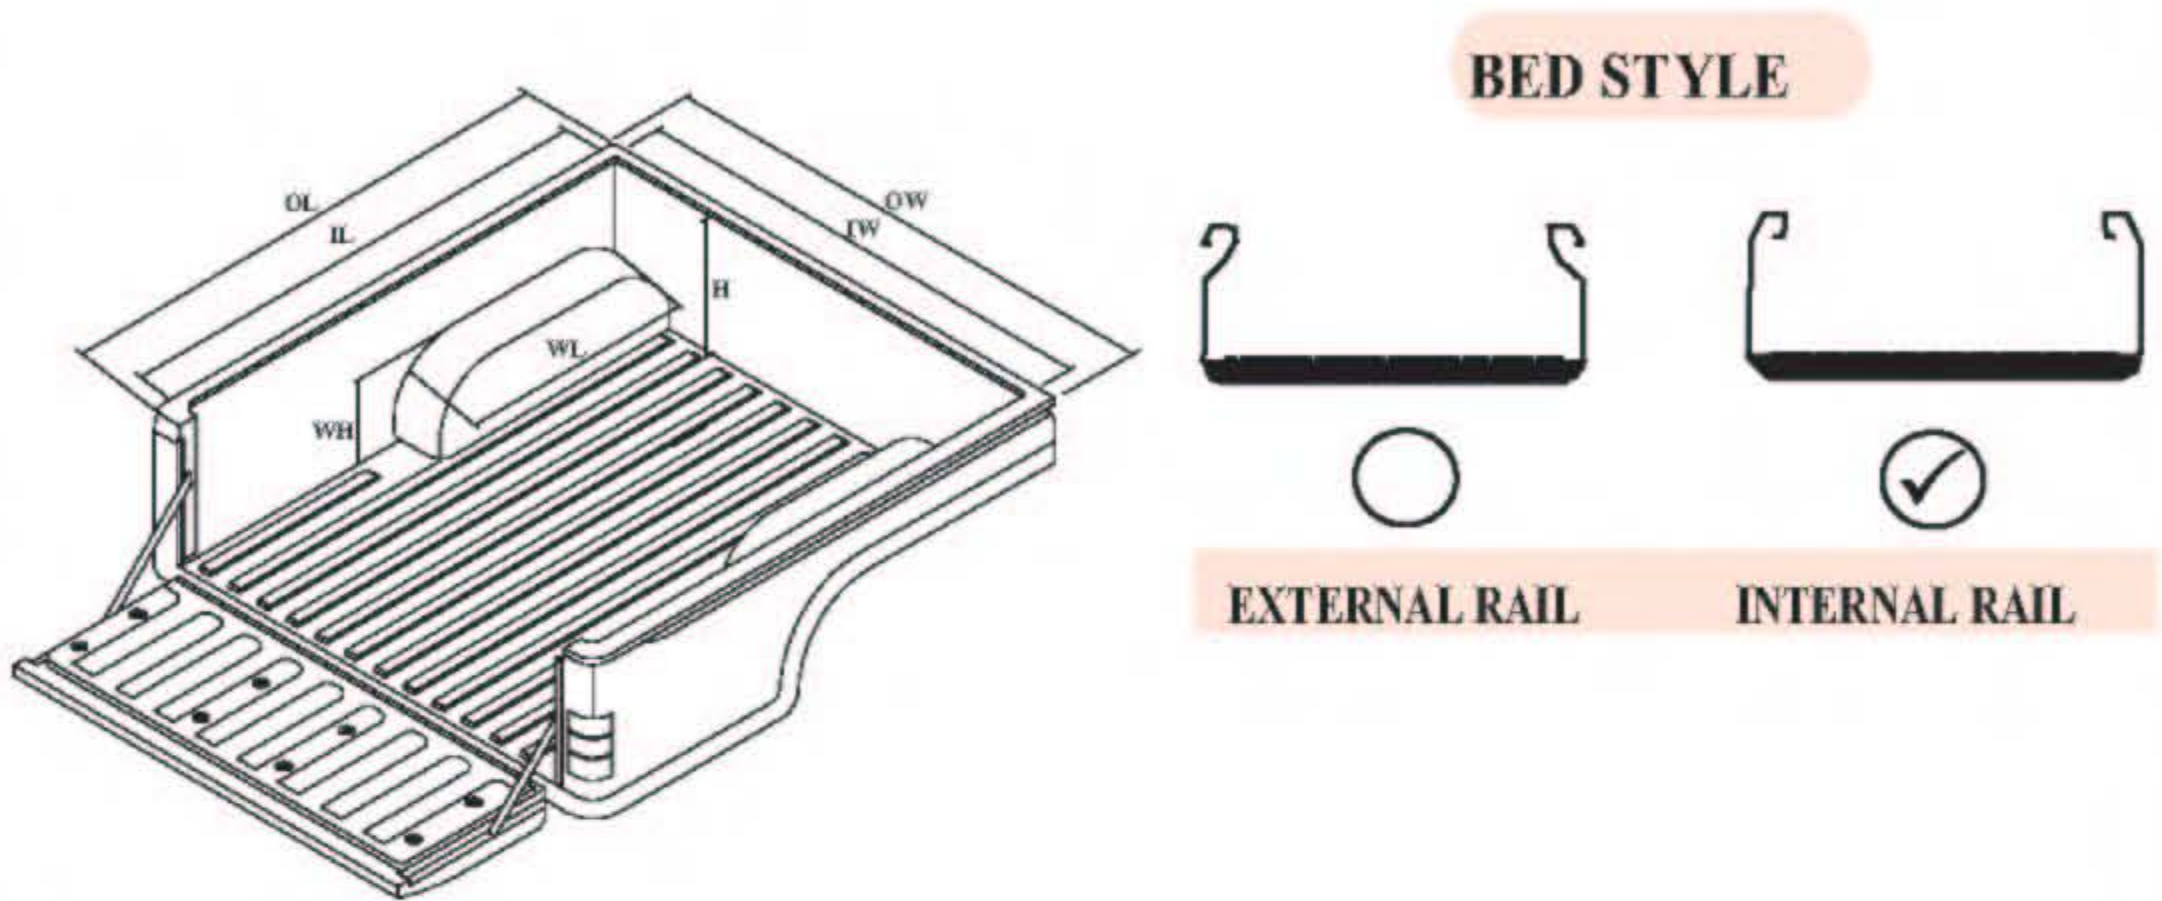

BDL 03 070 / 071 Ford Ranger '07 e Mazda BT-50 Double Cab

INSTALLATION KIT

- SELF FASTENER (NO DRILL - NO TOOL)
- RIVET & WASHER
- SUPER LOCK COMPATIBLE
- U - LOCK
- OTHER

DIMENSION

PART NUMBER	MAKE	MODEL	BED STYE	Size (mm.) + 5 mm. Tolerance						
				OL	IL	WL	OW	IW	WH	H
	MAZDA BT-50	DOUBLE CAB	INTERNAL RAIL	1588	1530	800	1550	1461	230	460