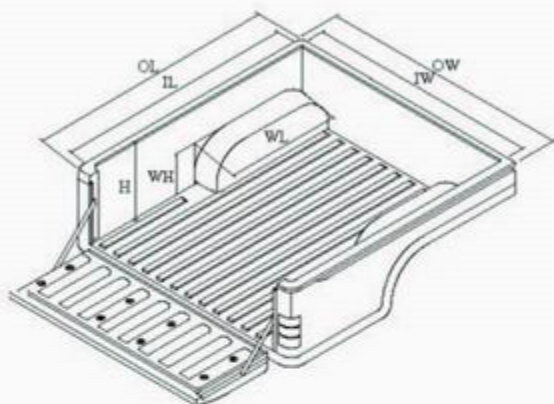

Toyota Single Cab

BDL 02 140

BED STYLE

EXTERNAL RAIL

INTERNAL RAIL

INSTALLATION KIT

- SELF FASTENER (NO DRILL - NO TOOL)
- RIVET & WASHER
- SUPER LOCK COMPATIBLE *
- OTHER

DIMENSION

PART NUMBER	MAKE	MODEL	BED STYE	Size ± 5 mm. Tolerance						
				OL	IL	WL	OW	IW	WH	H
	TOYOTA VIGO	SINGLE CAB	EXTERNAL RAIL	2388	2310	760	1600	1520	217	460