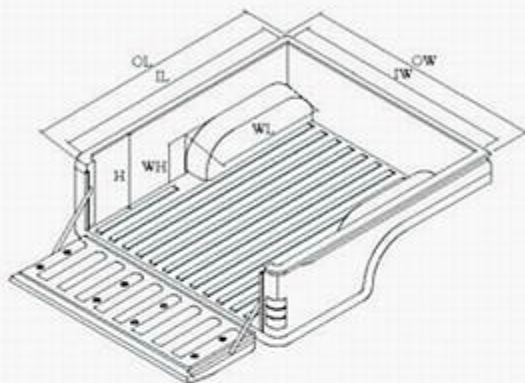

Toyota Double Cab

BDL 02 130 / 131

BED STYLE

EXTERNAL RAIL

INTERNAL RAIL

INSTALLATION KIT

- SELF FASTENER (NO DRILL - NO TOOL)
- RIVET & WASHER
- SUPER LOCK COMPATIBLE *
- OTHER

DIMENSION

PART NUMBER	MAKE	MODEL	BED STYE	Size ± 5 mm. Tolerance						
				OL	IL	WL	OW	IW	WH	H
	TOYOTA VIGO	DOUBLE CAB	INTERNAL RAIL	1620	1510	808	1600	1520	217	465