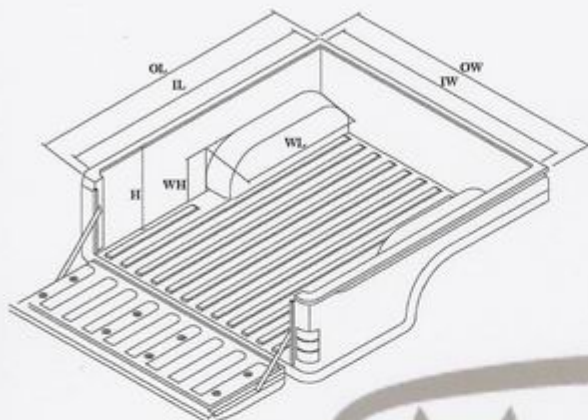

Toyota Space Cab

BDL 02 025 Extra Cab

BED STYLE

EXTERNAL RAIL

INTERNAL RAIL

INSTALLATION KIT

- SELF FASTENER (NO DRILL - NO TOOL)
- RIVET & WASHER
- SUPER LOCK COMPATIBLE *
- U - LOCK
- OTHER

DIMENSION

PART NUMBER	MAKE	MODEL	BED STYE	Size(mm.) \pm 5% Tolerance						
				OL	IL	WL	OW	IW	WH	H
	TOYOTA TIGER	SPACE CAB	INTERNAL RAIL	1915	1845	895	1545	1450	210	400