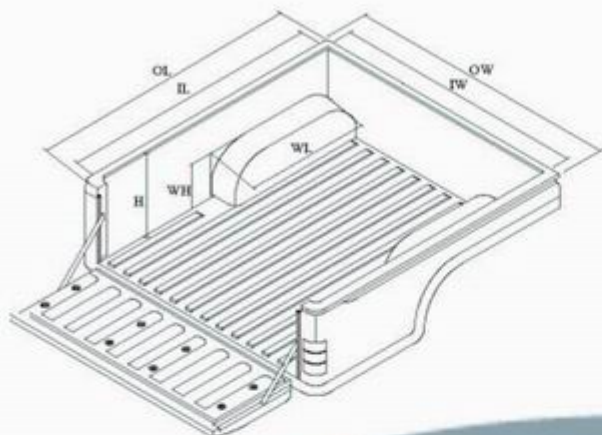

Toyota Single Cab

BDL 02 010

BED STYLE

EXTERNAL RAIL

INTERNAL RAIL

INSTALLATION KIT

- SELF FASTENER (NO DRILL - NO TOOL)
- RIVET & WASHER
- SUPER LOCK COMPATIBLE *
- OTHER

DIMENSION

PART NUMBER	MAKE	MODEL	BED STYLE	Size ± 5 mm. Tolerance						
				OL	IL	WL	OW	IW	WH	H
	TOYOTA	SINGLE CAB	EXTERNAL RAIL	2250	2170	810	1540	1470	225	400