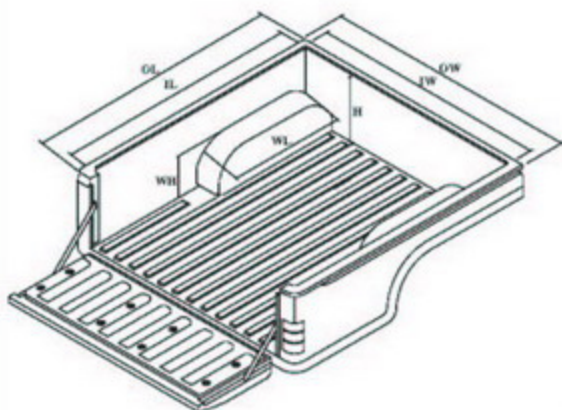

NISSAN DOUBLE CAB

BDL 01 110 / 111

BED STYLE

EXTERNAL RAIL

INTERNAL RAIL

INSTALLATION KIT

- SELF FASTENER (NO DRILL - NO TOOL)
- RIVET & WASHER
- SUPER LOCK COMPATIBLE
- U - LOCK
- OTHER

DIMENSION

PART NUMBER	MAKE	MODEL	BED STYE	Size(mm.)±5% Tolerance						
				OL	IL	WL	OW	IW	WH	H
	NISSAN NAVARA D-40	DOUBLE CAB	INTERNAL RAIL	1560	1490	810	1650	1500	180	450