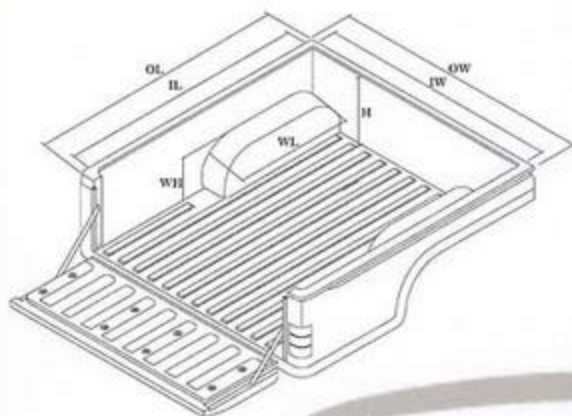

Nissan Double Cab

BED STYLE

EXTERNAL RAIL

INTERNAL RAIL

INSTALLATION KIT

- SELF FASTENER (NO DRILL - NO TOOL)
- RIVET & WASHER
- SUPER LOCK COMPATIBLE *
- U - LOCK
- OTHER

DIMENSION

PART NUMBER	MAKE	MODEL	BED STYE	Size(mm.) ± 5% Tolerance						
				OL	IL	WL	OW	IW	WH	H
	NISSAN NAVARA	DOUBLE CAB	INTERNAL RAIL	1475	1405	755	1545	1390	265	430