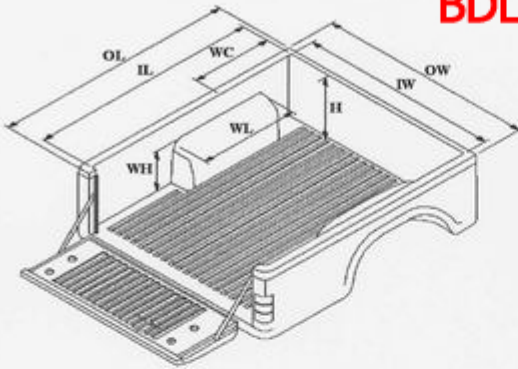

Nissan Space Cab

BDL 01 015 Extra Cab 2 Pt

BED STYLE

INTERNAL RAIL

EXTERNAL RAIL

INSTALLATION KIT

- SELF FASTENER (NO DRILL - NO TOOL)
- RIVET & WASHER
- SUPER LOCK COMPATIBLE *
- U - LOCK
- IRON BAR
- OTHER

DIMENSION

Part Number	Make	Model	Bed Style	Size (mm.)							
				OL	IL	WL	OW	IW	WH	WC	H
NIX EUROPE	Nissan	Space Cab	Internal Rail	1930	1855	830	1540	1385	260	—	435