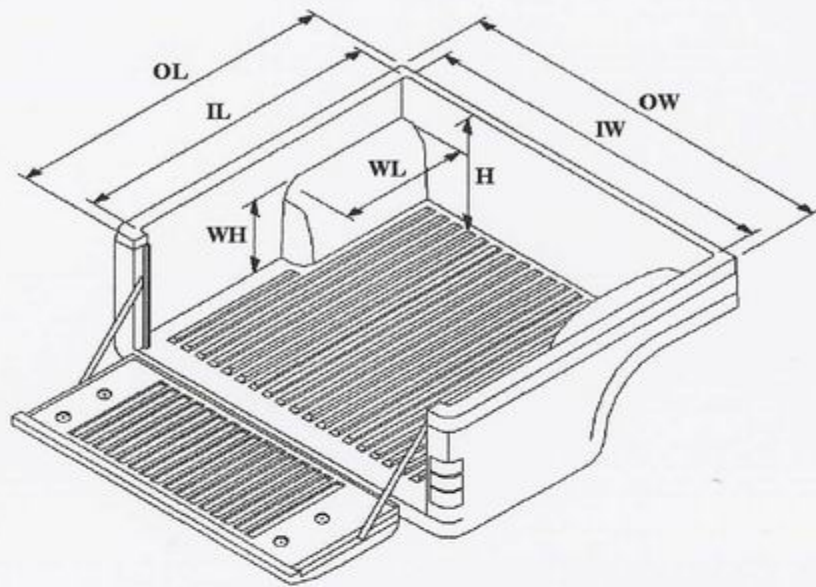

# BDL 00 030 Great Wall STEED

## BED STYLE

INTERNAL RAIL

EXTERNAL RAIL

## DIMENSION

Part Number	Make	Model	Bed Style	Size (mm.)							
				OL	IL	WL	OW	IW	WH	WC	H
		Double Cab	Internal Rail	1480	1380	800	1575	1460	260	-	460