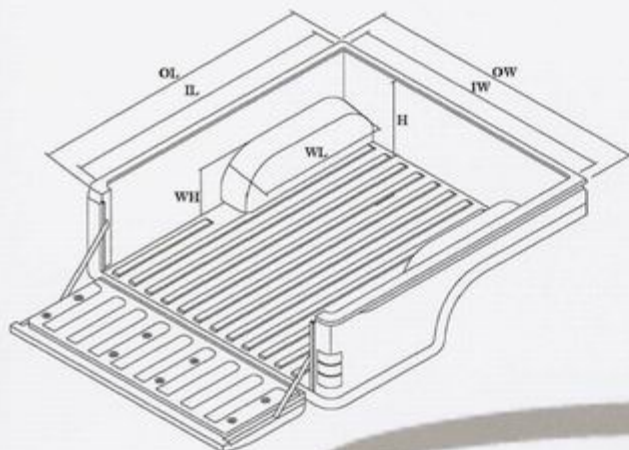

BDL 00 010 / 015 Ford Ranger ->2008

BDL 03 025 / 035 Mazda B-2500

BED STYLE

EXTERNAL RAIL

INTERNAL RAIL

INSTALLATION KIT

- SELF FASTENER (NO DRILL - NO TOOL)
- RIVET & WASHER
- SUPER LOCK COMPATIBLE *
- U - LOCK
- OTHER

DIMENSION

PART NUMBER	MAKE	MODEL	BED STYE	Size(mm.) ± 5% Tolerance						
				OL	IL	WL	OW	IW	WH	H
	FORD RANGER	DOUBLE CAB	INTERNAL RAIL	1585	1525	800	1540	1465	230	395